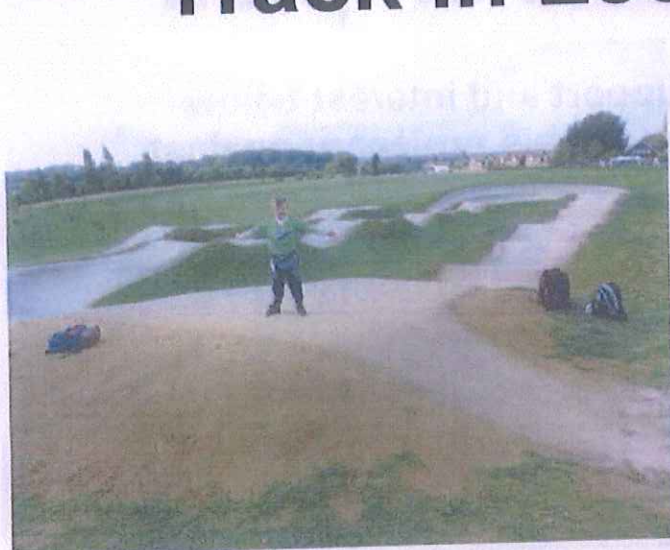

BUILT
17 DEC 2015
ENVIRONMENT

Proposed BMX Pump Track in Leckhampton

We are working on a proposal to bring a BMX Pump Track to either Burrows Field or Old Patesians Park. This would be a great asset for the whole community to enjoy, perfect for all ages.

Please register your support and interest below including whether you are for this project or against.

Name	Address	Email	For	Against
[Redacted]	Elm Cottage Shurdington Rd Bentham Chelt	[Redacted]	✓	
[Redacted]	44A PILEY LANE, LECKHAMPTON	[Redacted]	✓	
[Redacted]	28 Highwood Rd	[Redacted]	✓	
[Redacted]	28 Highland Rd	[Redacted]		X
[Redacted]	[Redacted]	[Redacted]	✓	
[Redacted]	[Redacted]	[Redacted]	✓	
[Redacted]	91 Ravensgate rd	[Redacted]	✓	
[Redacted]	Leckhampton hill	[Redacted]	✓	
[Redacted]	Leckhampton hill	[Redacted]	✓	
[Redacted]	[Redacted]	[Redacted]		
[Redacted]	8 Ashford Rd	[Redacted]	✓	
[Redacted]	old Bath Rd chelt	[Redacted]	✓	
[Redacted]	"	[Redacted]	✓	

For more information please contact [Redacted] 077641 [Redacted]